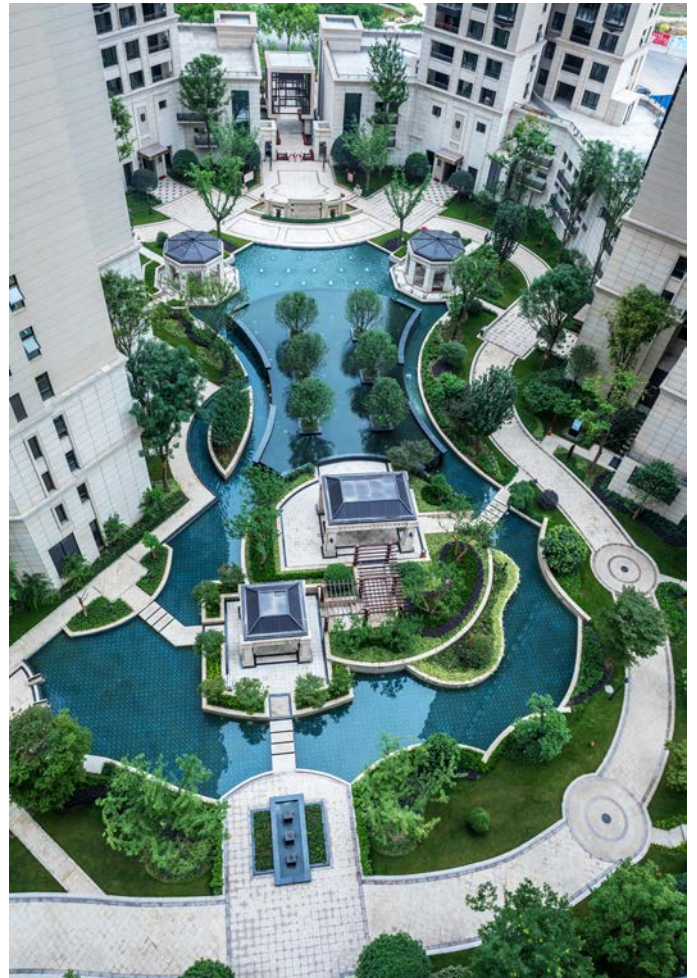

## 中环岛 Central Island

中国 四川 成都

华高置业

Chengdu, Sichuan, China

H. G. Real Estate

普利斯设计集团将独到的眼光和创造力带到这个高端住宅项目的景观设计中,并融合了度假酒店般的美学品质和经典欧式风格。

中环岛是一个商住一体的项目,位于成都城南,占地约3公顷。该项目包括宏大的中心湖水景、兼具观赏和休闲功能的岛屿、以及连接各空间的蜿蜒流畅的花园步道,形成一个具有浓郁欧式度假酒店氛围的景观设计风格,使中环岛成为城南一处高端奢华的精品住宅。

Vision and creativity in design was achieved for this luxury residential development, that fused resort aesthetics and European character.

Place Design Group was commissioned to undertake landscape design services for this 3 hectares mix use high rise and residential development in the south of Chengdu. A generous resort style landscape design was utilised with European influences. A grand central lake, water features, recreational island and flowing garden pathways, all integrated to create the centre piece for this luxurious residential community.