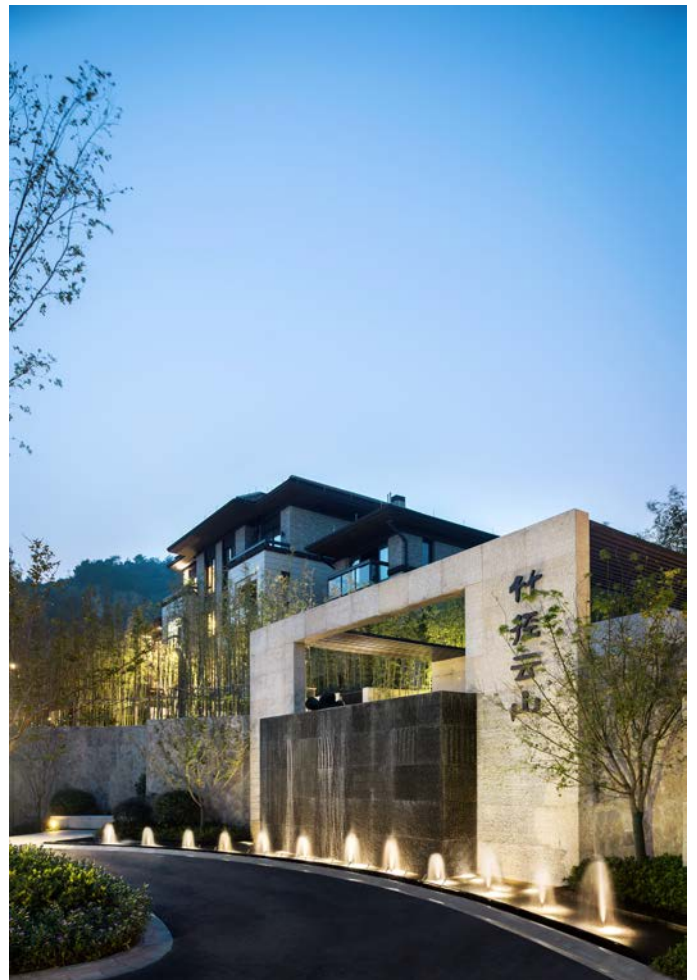

REARD地产设计星大奖 - 住宅类景观设计金奖
REARD Real Estate Star Design Award - Residential Landscape Design Gold Award

竹径云山/沿山居 Bamboo Hill Vista/Yan Shan Ju

中国 浙江 杭州
万科地产
Hangzhou, Zhejiang, China
Vanke Real Estate

结合项目山地高差营造舒适的低密度居住体验。

竹径云山既现代感十足,又充满经典的东方韵味。竹林、闲径、幽云和烟山共同营造出了诗意的居住体验。低密度住宅区的景观设计借鉴了中式的“里弄”概念,成组团式的院落空间。窄巷和高篱在空间上加强了庭院私密感,其快速通过性也减少了人为噪音的打扰。

To create a comfortable and lowdensity living environment for residents while accommodating the changeable mountain topography.

The project has a modern style with a feeling of classical orientalism. It aims to create a poetic living experience which includes elements of bamboo forests, paths, clouds and mountains. In the low-density sections the design has been shaped by the concept of Chinese 'lanes and alleys' to deliver a more communal, grouped effect for residents to enjoy. Narrow lanes and high fences reduce the disturbance of manmade noise and enhance the privacy of these courtyards.