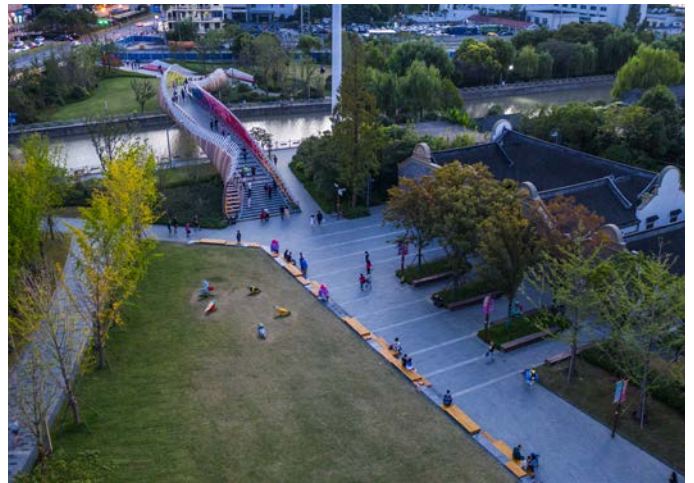

PEOPLE FOCUSED **FUTURE DRIVEN**. 聚焦人本 预见未来。

上海 Shanghai +86 21 3252 1155
深圳 Shenzhen +86 755 8257 7816
成都 Chengdu +86 28 8521 8510

布里斯班 Brisbane +61 7 3852 3922
黄金海岸 Gold Coast +61 7 5591 1229
悉尼 Sydney +61 2 9290 3300
阳光海岸 Sunshine Coast +61 7 5499 6188
汤斯维尔 Townsville +61 7 4725 7843

place
design
group.