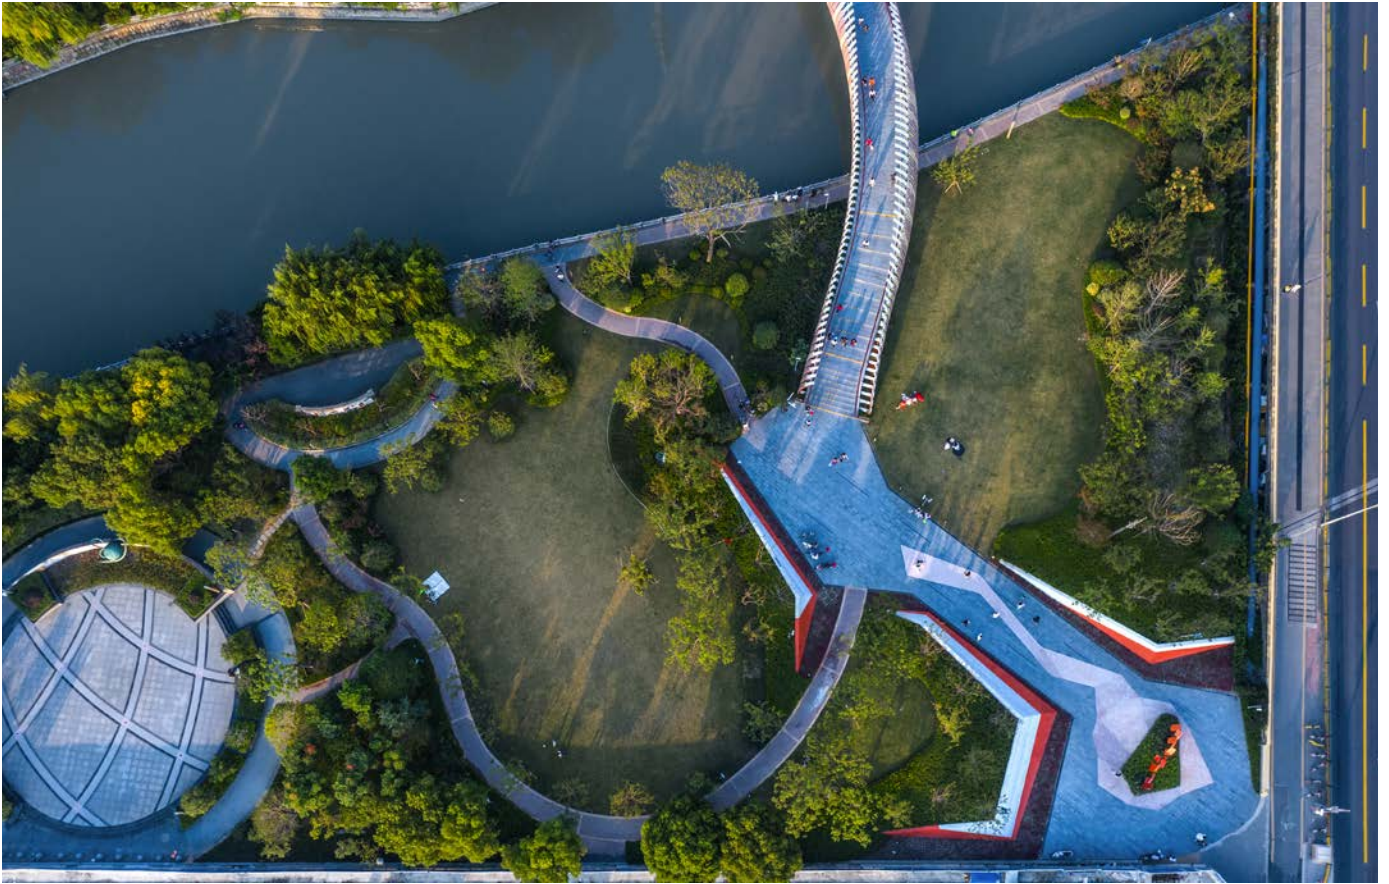

PEOPLE FOCUSED **FUTURE DRIVEN**. 聚焦人本 预见未来。

上海 Shanghai +86 21 3252 1155
深圳 Shenzhen +86 755 8257 7816
成都 Chengdu +86 28 8521 8510

布里斯班 Brisbane +61 7 3852 3922
黄金海岸 Gold Coast +61 7 5591 1229
悉尼 Sydney +61 2 9290 3300
阳光海岸 Sunshine Coast +61 7 5499 6188
汤斯维尔 Townsville +61 7 4725 7843

place
design
group.