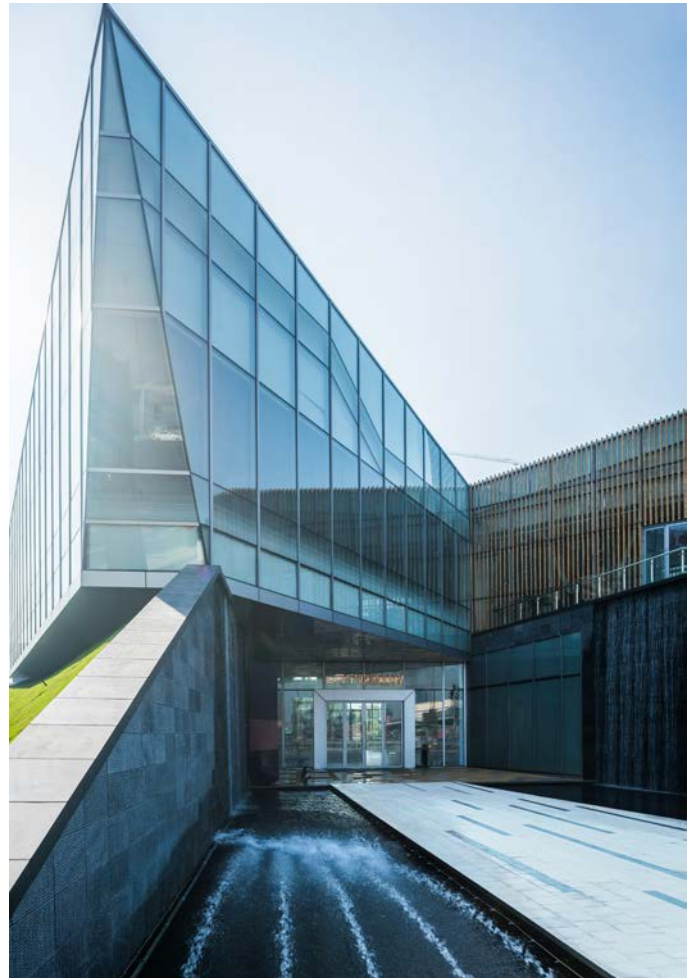

## 宁波新世界 Ningbo New World

中国 浙江 宁波  
新世界中国地产  
Ningbo, Zhejiang, China  
New World China Land

宁波新世界将重塑宁波城市，成为综合体项目的典范。人们在这里居住、工作和娱乐。

这是一个占地25万平方米，集住宅、商业和办公、公共区域于一体的综合性项目。普利斯设计集团从项目初始阶段即介入，与一支跨学科的团队一起打造这个无论在规模上还是理念上都是城市重塑的项目。规划和景观设计遵循了最高标准的环境保护政策。设计的重点是高品质的外部绿色空间，并与城市既有的绿色廊道和河流相连接，为宁波城市以及当地市民带来一份悠久的景观瑰宝。

The city shaping project will be a stunning example of a mixed use destination where people live, work and play.

This project of approximately 250,000 square metres is a mix of Residential, Commercial and Public Parks. Place Design Group have been involved from the outset, combining with the multi-disciplinary team to create a project that is city shaping in scale and ideals. Complying with the highest standards of environmentally sensitive design and a focus on creating high quality external spaces and connected green linkages with the city's established green corridors and rivers, the project will leave a lasting legacy for residents and public users alike well into the future.