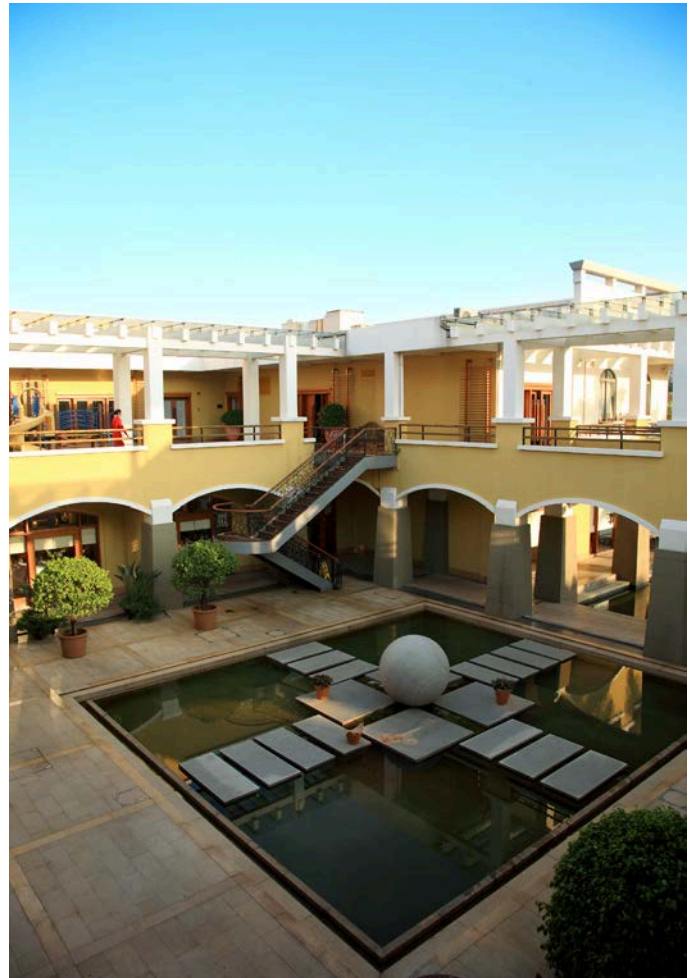

## 波多菲诺纯水岸 Portofino - The Riviera

中国 广东 深圳

华侨城集团

Shenzhen, Guangdong, China

OCT Group

项目占地25公顷, 多样的高品质住宅和多种性质的景观完美结合。

波多菲诺纯水岸景观和建筑风格独特, 采用意大利里维埃拉风格, 通过意大利风格主题与现代城市街景的结合, 使该项目在其它同类项目中独树一帜。

This 25-hectare project is renowned for its quality and diversity of accommodation that is strongly integrated with an expansive landscape environment.

The building and landscape typology are unique and suggestive of the Italian Riviera. By combining thematic Italianate references with modern streetscape and urban design initiatives, the development plays host to a diverse range of landscape precincts.