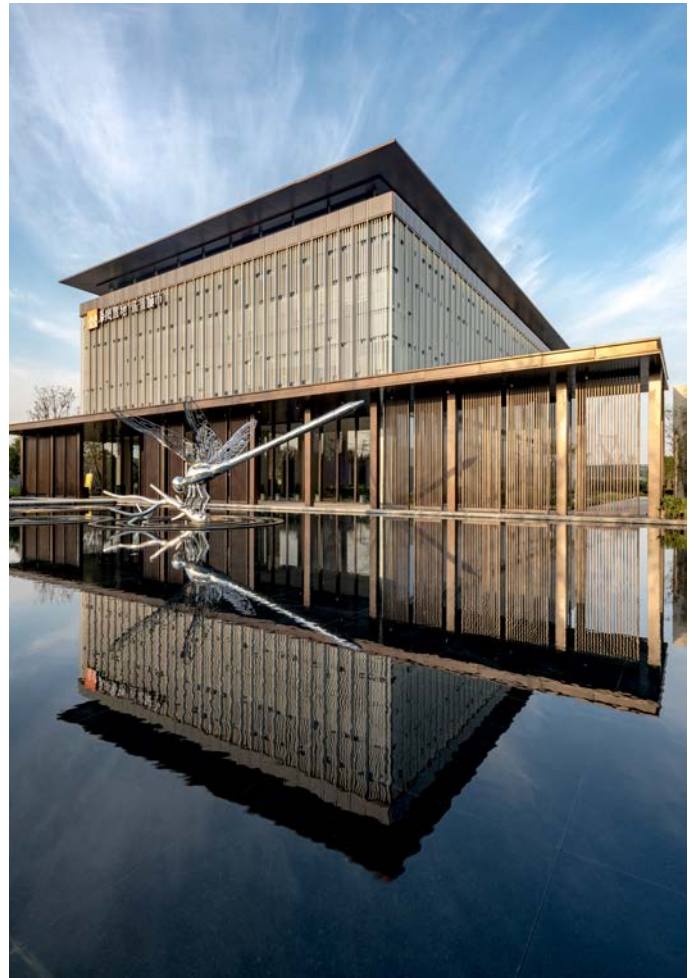

## 未来城市示范区 The City Next Display Area

中国 陕西 西安

华润置地 | 陆港集团

Shaanxi, Xi'an, China

China Resources Land | IITL

现代简约的设计手法打造出全新的景观空间体验。

圆形的“天空之眼”结合现代水景和特色景观树平衡了尺度较大的正门构筑物，在项目入口处营造出仪式感。入口半通透的屏风和面向建筑物的实墙所形成的反差组合制造了通往售楼路上的悬念。现代风格的建筑与水景交相辉映。水上蜻蜓雕塑的动感与水面的平静产生一种动静相宜的效果。

Using a modern and minimalist approach to the design of the landscape has created a fresh and calm setting.

The deliberately large scale of the entry structure is softened by the circular “sky hole” which combines with a modern water feature and feature plantings to create an almost ritual feeling at entry. The combination of semi-transparent screens at the entry with more solid walls towards the building helps to create suspense when approaching the sales center. The main water feature is combined with a brilliantly reflective sculpture of a dragonfly that creates a feeling of tension between sculpture and the surface of the water.