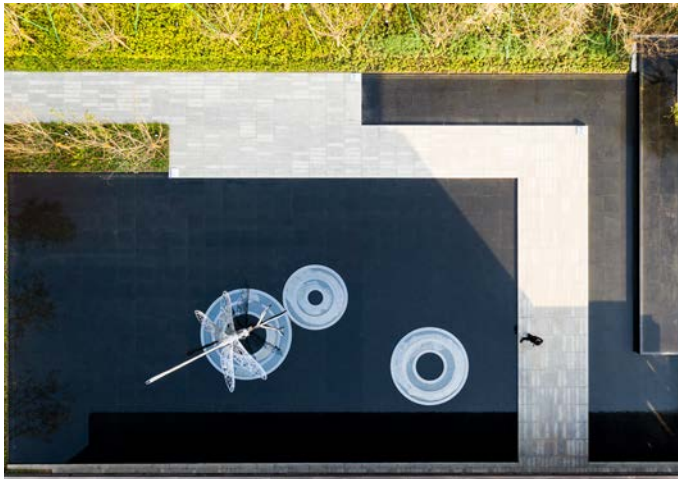

## 未来城市示范区 The City Next Display Area

中国 陕西 西安

华润置地 | 陆港集团

Shaanxi, Xi'an, China

China Resources Land | IITL

现代简约的设计手法打造出全新的景观空间体验。

圆形的“天空之眼”结合现代水景和特色景观树平衡了尺度较大的正门构筑物，在项目入口处营造出仪式感。入口半通透的屏风和面向建筑物的实墙所形成的反差组合制造了通往售楼路上的悬念。现代风格的建筑与水景交相辉映。水上蜻蜓雕塑的动感与水面的平静产生一种动静相宜的效果。

Using a modern and minimalist approach to the design of the landscape has created a fresh and calm setting.

The deliberately large scale of the entry structure is softened by the circular “sky hole” which combines with a modern water feature and feature plantings to create an almost ritual feeling at entry. The combination of semi-transparent screens at the entry with more solid walls towards the building helps to create suspense when approaching the sales center. The main water feature is combined with a brilliantly reflective sculpture of a dragonfly that creates a feeling of tension between sculpture and the surface of the water.