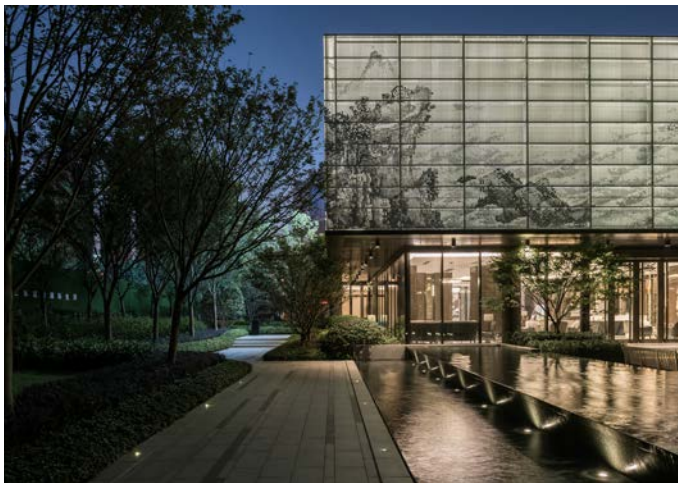

PEOPLE FOCUSED **FUTURE DRIVEN.** 聚焦人本 **预见未来。**

上海 Shanghai +86 21 3252 1155
深圳 Shenzhen +86 755 8257 7816
成都 Chengdu +86 28 8521 8510

布里斯班 Brisbane +61 7 3852 3922
黄金海岸 Gold Coast +61 7 5591 1229
悉尼 Sydney +61 2 9290 3300
阳光海岸 Sunshine Coast +61 7 5499 6188
汤斯维尔 Townsville +61 7 4725 7843

**place
design
group.**