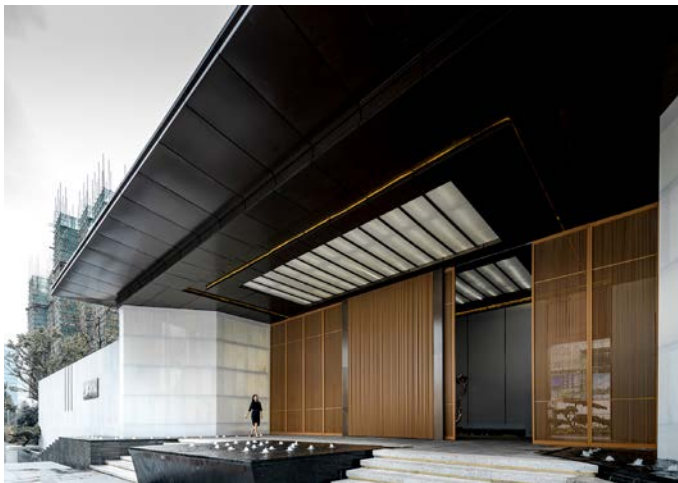

## 珑悦锦云 Long Mansion

中国 四川 成都  
中粮地产  
Chengdu, Sichuan, China  
COFCO Property

示范区高于周围的街道，将现代中国建筑风格与当代景观设计融为一体，集两者之精华。

建筑围合出一个较为私密、细节丰富的下沉庭院。售楼处正面及两个侧面设置的镜面水景令建筑如漂浮在水中。

下沉庭院中设计了休憩和交流的空间。庭院虽被围合，但阳光能从开放的上空中射入，将水反射于景墙上，闪烁着光芒。珑悦锦云示范区通过中式经典的月洞门形成圆形框景，使访客视线集中于雕塑之上，进一步加强了建筑与艺术之间的联系。

Elevated above the surrounding streets the Long Mansion Display Area combines modern Chinese architectural style with contemporary landscape design to fuse the best of both professions.

Staged over various levels from street level to sunken courtyards the architecture creates private enclosed spaces that are still open to the sky and frame detailed internal views. Still shallow water features at the entry and sides of the building reflect the architecture and leave an impression that the building is "floating" on the water.

As you progress further into the space you step down to a sunken courtyard that contains resting areas and discussion spaces. The open nature of these lower spaces still allows for sunlight to stream in, creating reflections off the water onto the walls that appear to sparkle with the light. Framed views to sculptures through classic Chinese elements such as circular windows to the walls further reinforce the connection between architecture and art.