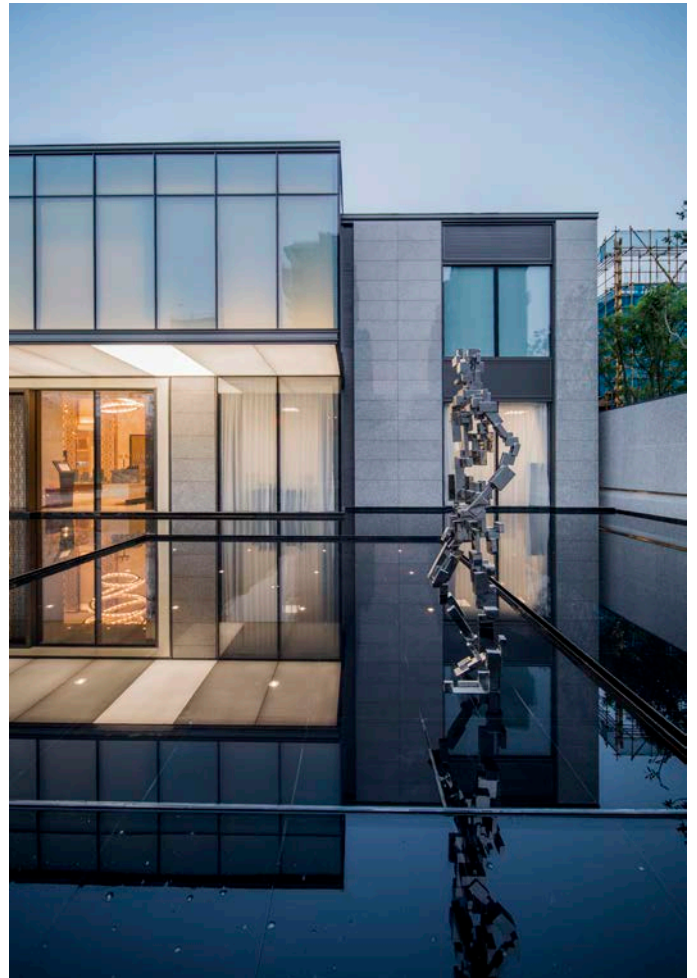

滨江壹号 One Central

中国 福建 福州
融创中国
Fuzhou, Fujian, China
Sunac China

现代简约美学注重简练的细节，促进艺术表达和沉思，是该项目景观设计的内在价值。

滨江壹号示范区以“一方池、一方境”为景观意境，以此来整合内外部空间，在相对较短的距离中打造出良好的过渡体验。步行园路和景墙或阻隔或引导访客的视线，增强了空间体验；而景墙和雕塑上艺术元素的运用则为访客带来了惊喜和愉悦。

A simple modern aesthetic that elevates clean details to the fore and promotes artistic expression and contemplation are the inherent values of this landscape design.

The One Central Display Area uses a philosophy of "one pool, one landscape" as a way to integrate internal and external spaces and create a transition experience for visitors over a relatively short distance. This is achieved by pathways and walls that screen and direct views to enhance space and the incorporation of art elements in wall details and sculpture provide visitors with moments of surprise and delight.