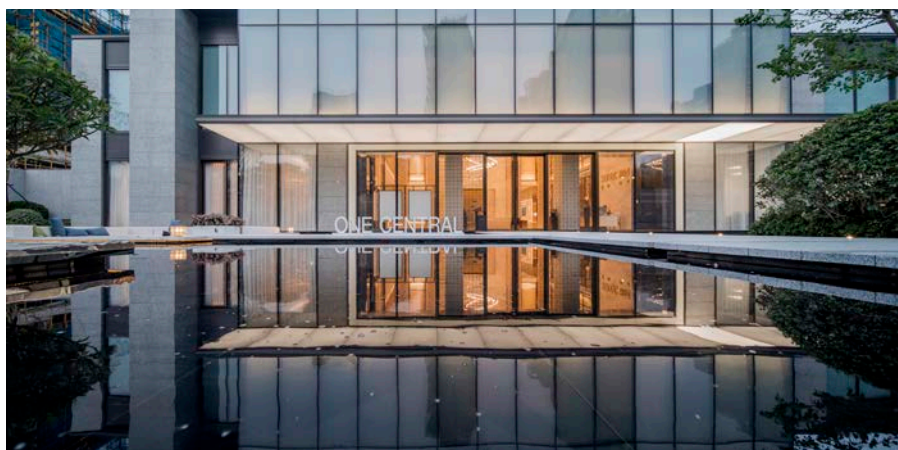

滨江壹号 One Central

中国 福建 福州
融创中国
Fuzhou, Fujian, China
Sunac China

现代简约美学注重简练的细节，促进艺术表达和沉思，是该项目景观设计的内在价值。

滨江壹号示范区以“一方池、一方境”为景观意境，以此来整合内外部空间，在相对较短的距离中打造出良好的过渡体验。步行园路和景墙或阻隔或引导访客的视线，增强了空间体验；而景墙和雕塑上艺术元素的运用则为访客带来了惊喜和愉悦。

A simple modern aesthetic that elevates clean details to the fore and promotes artistic expression and contemplation are the inherent values of this landscape design.

The One Central Display Area uses a philosophy of "one pool, one landscape" as a way to integrate internal and external spaces and create a transition experience for visitors over a relatively short distance. This is achieved by pathways and walls that screen and direct views to enhance space and the incorporation of art elements in wall details and sculpture provide visitors with moments of surprise and delight.