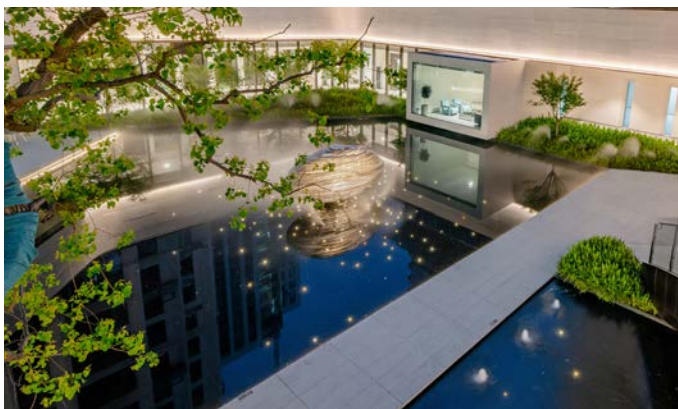

海玥花园 The One Skyvilla

中国 江苏 南京
上海建工集团
Nanjing, Jiangsu, China
Shanghai Construction Group

示范区通过一系列大小空间的自然衔接, 营造出世外桃源般的静谧和处处皆风景的归家旅行。

海玥花园位于南京市河西CBD的核心位置。示范区入口强调“隐”的概念, 通过干净却富有细节的景墙, 和栽有紫薇树的镜面水景打造出低调静谧的空间。下沉庭院是示范区的核心区域, 以干净的玻璃幕墙作围合, 并以两个突出建筑界面的VIP卡座丰富庭院的空间表现。作为景观主体的大型镜面水景中有一座镜面不锈钢旋转雕塑, 与整个项目“万物”的设计理念完美契合。庭院一角的弧形楼梯解决了立体交通和消防的需求; 与乌桕树的搭配更是形成了人工与自然, 斜向弧形与竖向直线的对话。

The display area creates a quite and peaceful journey home with abundant experiences through thoughtful arrangements of spaces.

The One Skyvilla is located at the centre of Hexi CBD in Nanjing. The design of the display area entrance emphasises the concept of “seclusion”, creating a quiet space through a simple yet detailed feature wall, as well as a mirror water feature with a feature crape myrtle tree. Internally the sunken courtyard is the centrepiece of the display area and is encircled by clear glass walls. Two individual VIP rooms project out beyond the line of the architectural edge to further adds to the spatial complexity of the courtyard. The centralised rotating sculpture made of stainless steel appears to “float” on the large mirror water feature which matches the project concept of “The One”, water and art integrated together. The curved staircase in the corner of the courtyard provides both pedestrian passage and EVA function, while its combination with a mature Chinese tallow tree creates a dialogue between the artificial and the natural, the horizontal and the vertical.