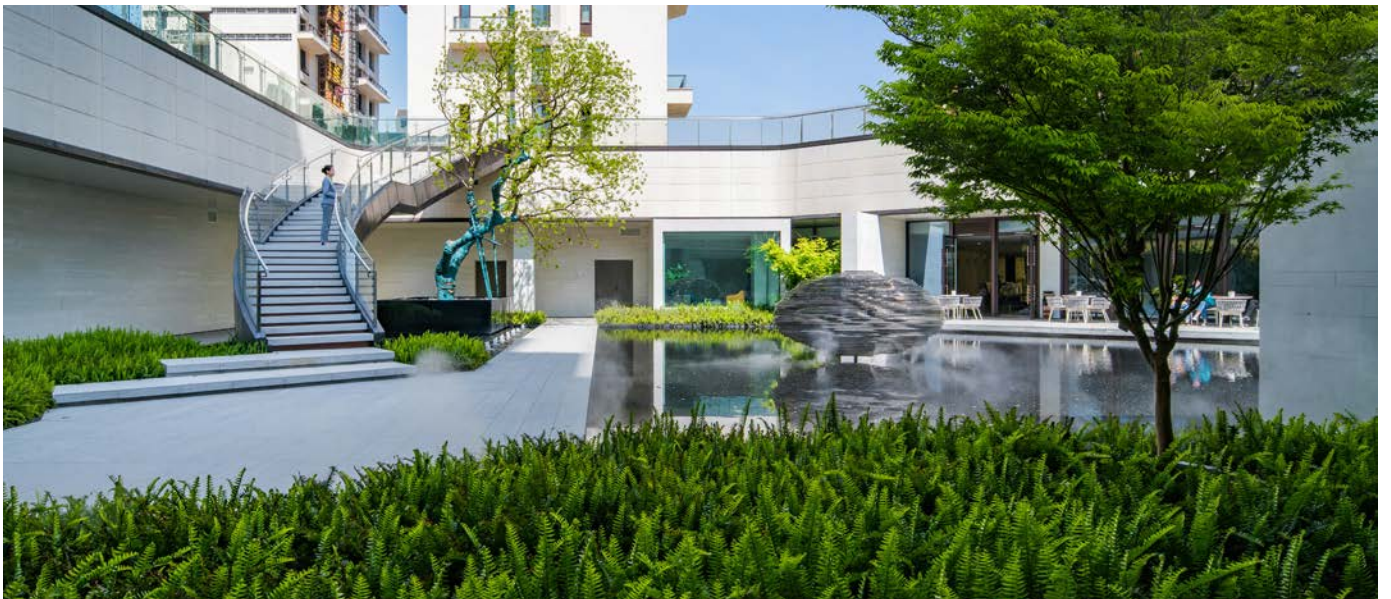

PEOPLE FOCUSED **FUTURE DRIVEN.** 聚焦人本 预见未来。

上海 Shanghai +86 21 3252 1155
深圳 Shenzhen +86 755 8257 7816
成都 Chengdu +86 28 8521 8510

布里斯班 Brisbane +61 7 3852 3922
黄金海岸 Gold Coast +61 7 5591 1229
悉尼 Sydney +61 2 9290 3300
阳光海岸 Sunshine Coast +61 7 5499 6188
汤斯维尔 Townsville +61 7 4725 7843

**place
design
group.**