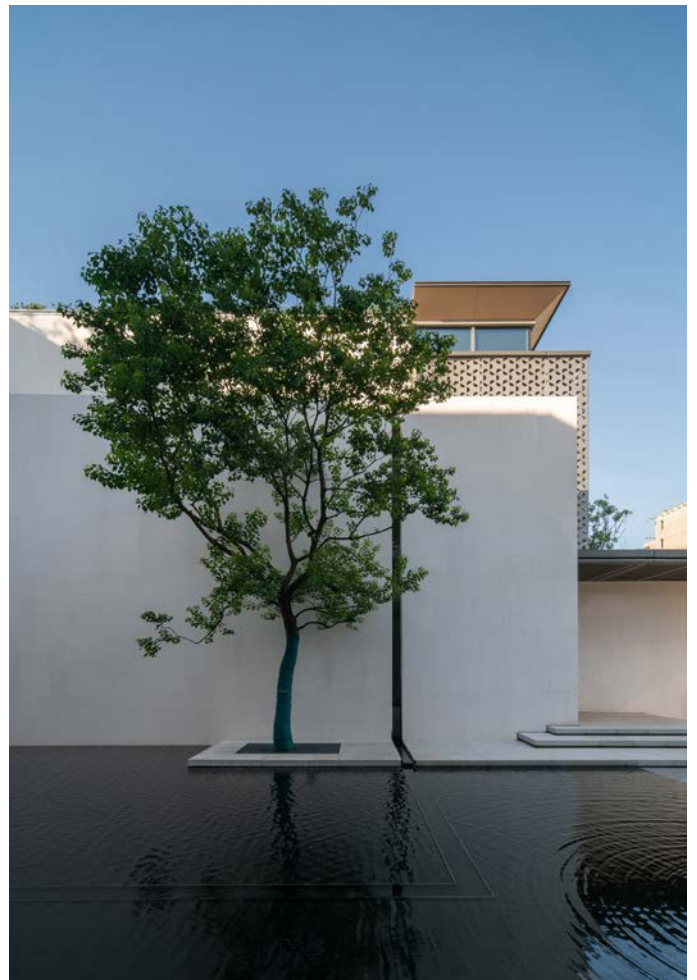

PEOPLE FOCUSED **FUTURE DRIVEN.** 聚焦人本 预见未来。

上海 Shanghai +86 21 3252 1155
深圳 Shenzhen +86 755 8257 7816
成都 Chengdu +86 28 8521 8510

布里斯班 Brisbane +61 7 3852 3922
黄金海岸 Gold Coast +61 7 5591 1229
悉尼 Sydney +61 2 9290 3300
阳光海岸 Sunshine Coast +61 7 5499 6188
汤斯维尔 Townsville +61 7 4725 7843

**place
design
group.**