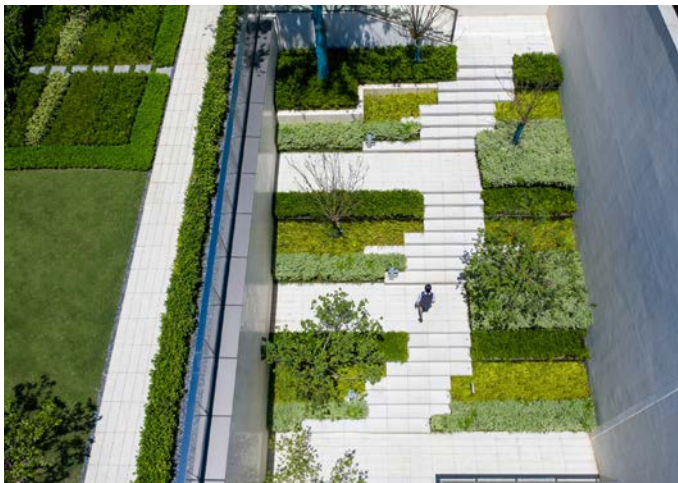

进入建筑后向外观看,景观透过围合的玻璃幕墙呈现出另一番景致。前院中统一色调的地被结合砾石和乌桕树种植,营造了精致、静谧的画面感。

到样板房区域,一段景观楼梯将访客带到样板房和屋顶平台。底层单元有独立庭院,将居住空间延伸到了外部景观中。屋顶平台构成了部分公共休闲空间,可作为“室外客厅”供住户使用。

Designed as a series of cascading terraces and levels that extend the mountain style, The Change integrates the surrounding mountains and natural environment with modern style apartment living standards to create a unique, ecofriendly residential address.

Entry to the site is through a long, low portal structure that leads to an enclosed courtyard that is open to the sky. This internal space is deliberately sparse in style with high vertical walls that mirror the feeling of the mountains behind and reflect the sky in the central water.

After entering the building, the landscape is again enclosed and framed by courtyard walls. Externally a single colourful groundcover combines with gravel and feature trees to create an image of refined elegance and calm.

From the main display house, a series of landscaped stairs take visitors to the display units and terraces above. The ground floor units have individual private courtyard spaces that expand the living space into the landscape. The larger terrace form part of the public recreation spaces and act as a series of "living rooms" for residents to use and enjoy.