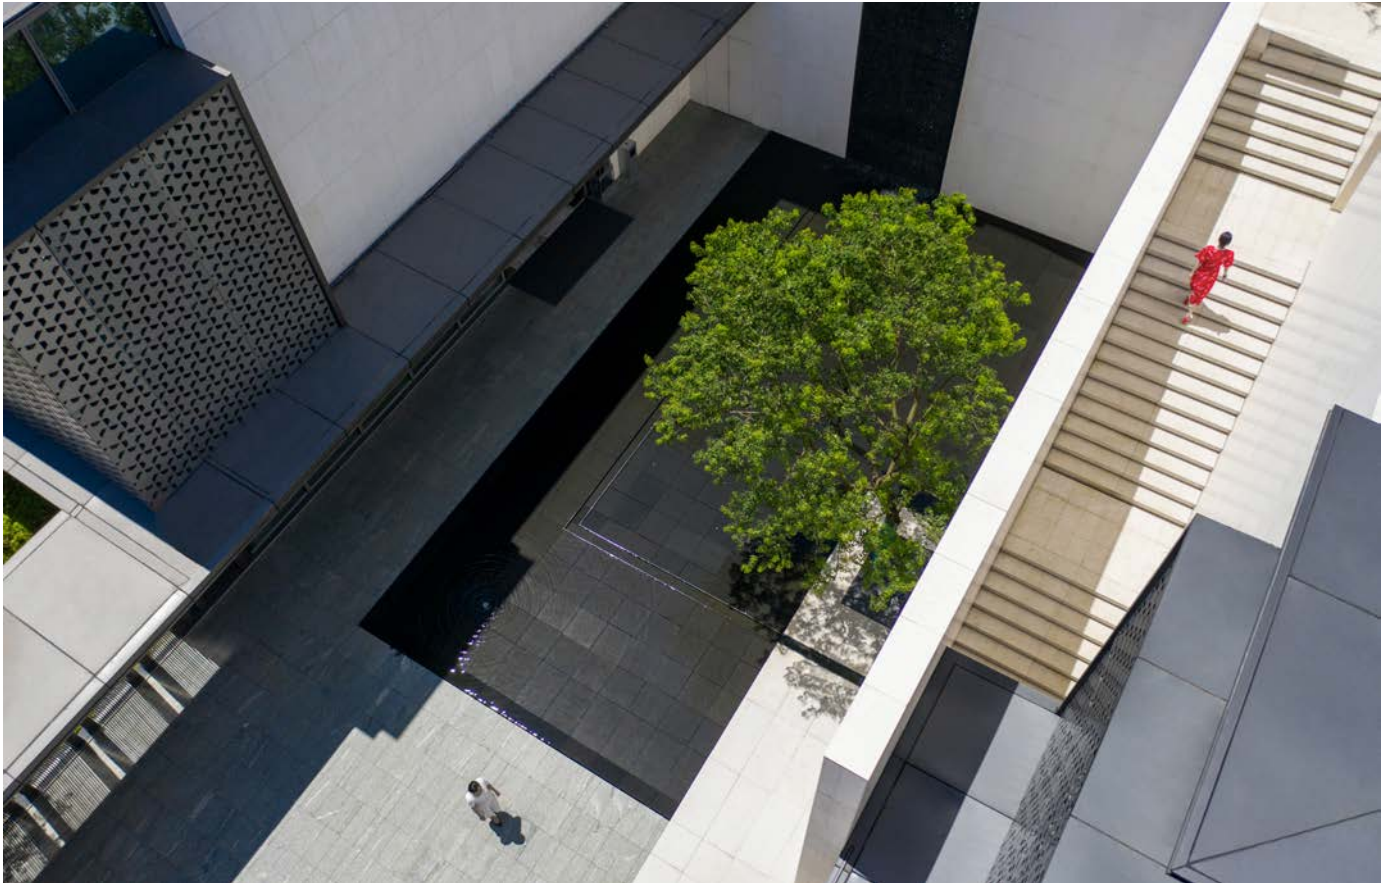

PEOPLE FOCUSED **FUTURE DRIVEN**. 聚焦人本 预见未来。

上海 Shanghai +86 21 3252 1155
深圳 Shenzhen +86 755 8257 7816
成都 Chengdu +86 28 8521 8510

布里斯班 Brisbane +61 7 3852 3922
黄金海岸 Gold Coast +61 7 5591 1229
悉尼 Sydney +61 2 9290 3300
阳光海岸 Sunshine Coast +61 7 5499 6188
汤斯维尔 Townsville +61 7 4725 7843

place
design
group.